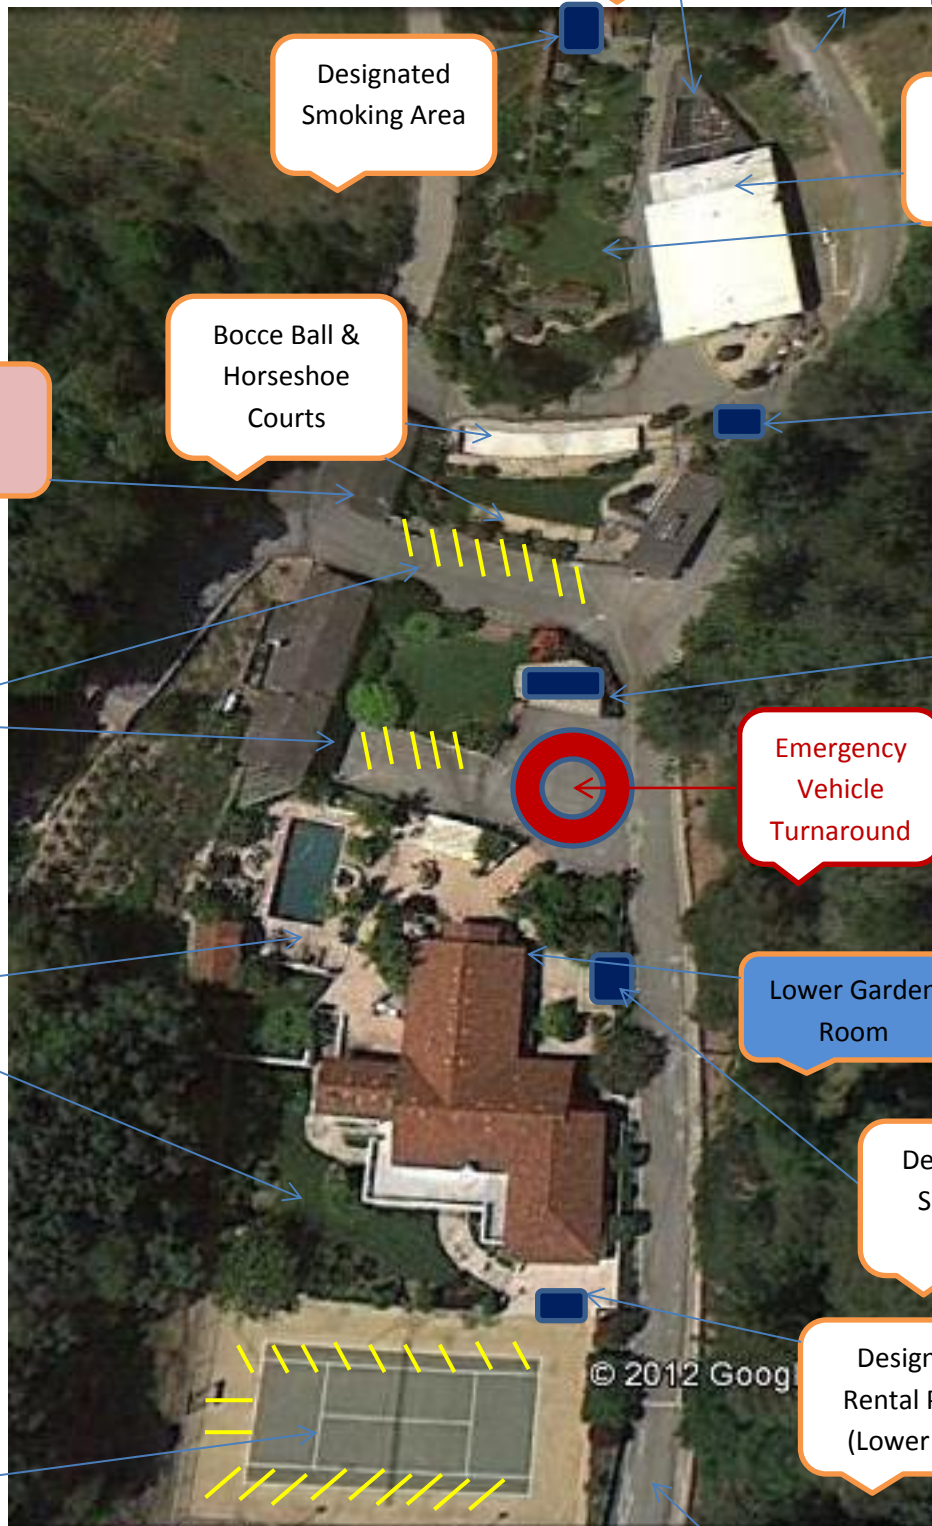

# Rancho Don Bosco Event Center

Patio & Aviary

Road to "Chapel on the Hill"

Designated Smoking Area

"Barn" Event Center & Upper Gardens

Designated Rental Pickup (Upper Area)

Bocce Ball & Horseshoe Courts

Bridal Cottage

Portable Bathroom Area

Private Parking Areas

Emergency Vehicle Turnaround

Lower Garden & Pool Reception Area

Lower Garden Room

Designated Smoking Area

Designated Rental Pickup (Lower Area)

Tennis Court Parking Area (22 Spaces)

Parking Area (25 Spaces)

Driveway to Lower Parking Lot (58 Spaces)

© 2012 Goog

Aerial Site Map